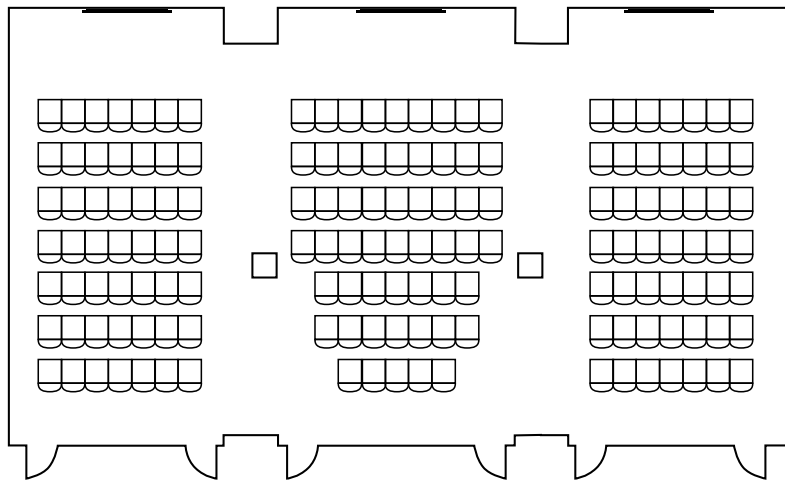

A,B&C Extended

THEATER
144 PPL

SIZE
3,066 SF

MAX CAPACITY
180+

RECOMMENDED
90-150

Additional Room Configurations

CLASSROOM
104 PPL

CLASSROOM WITH
ADJACENT ROUNDS
150 PPL

ROUNDS
108 PPL

RECEPTION
150 PPL

A,B&C Extended Features

A/V Equipment:

- 3 90" LED LCD Flat Screen Monitors
- Mitel Teleconference System
- WePresent Wireless Presentation
- Wireless Ceiling Microphones & Speakers
- Wireless Internet Connectivity