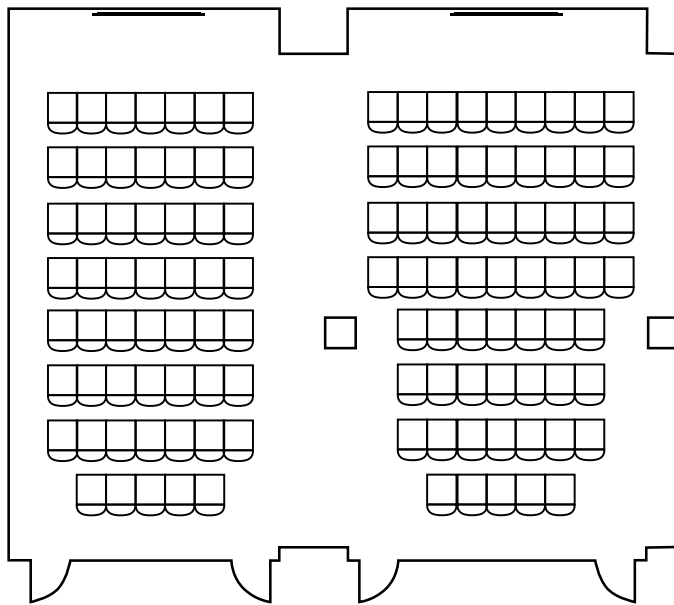

A&B Extended

THEATER
106 PPL

SIZE
2,142 SF

MAX CAPACITY
80+

RECOMMENDED
70-130

Additional Room Configurations

CLASSROOM
70 PPL

CLASSROOM
& ROUND
60 PPL

STANDING
RECEPTION
80 PPL

ROUNDS
72 PPL

A&B Extended Features

AV equipment:
 2 90" LED LCD Flat Screen Monitors
 Mitel Teleconference System
 WePresent Wireless Presentation
 Wireless Internet Connectivity
 Wireless Ceiling Microphone & Speakers